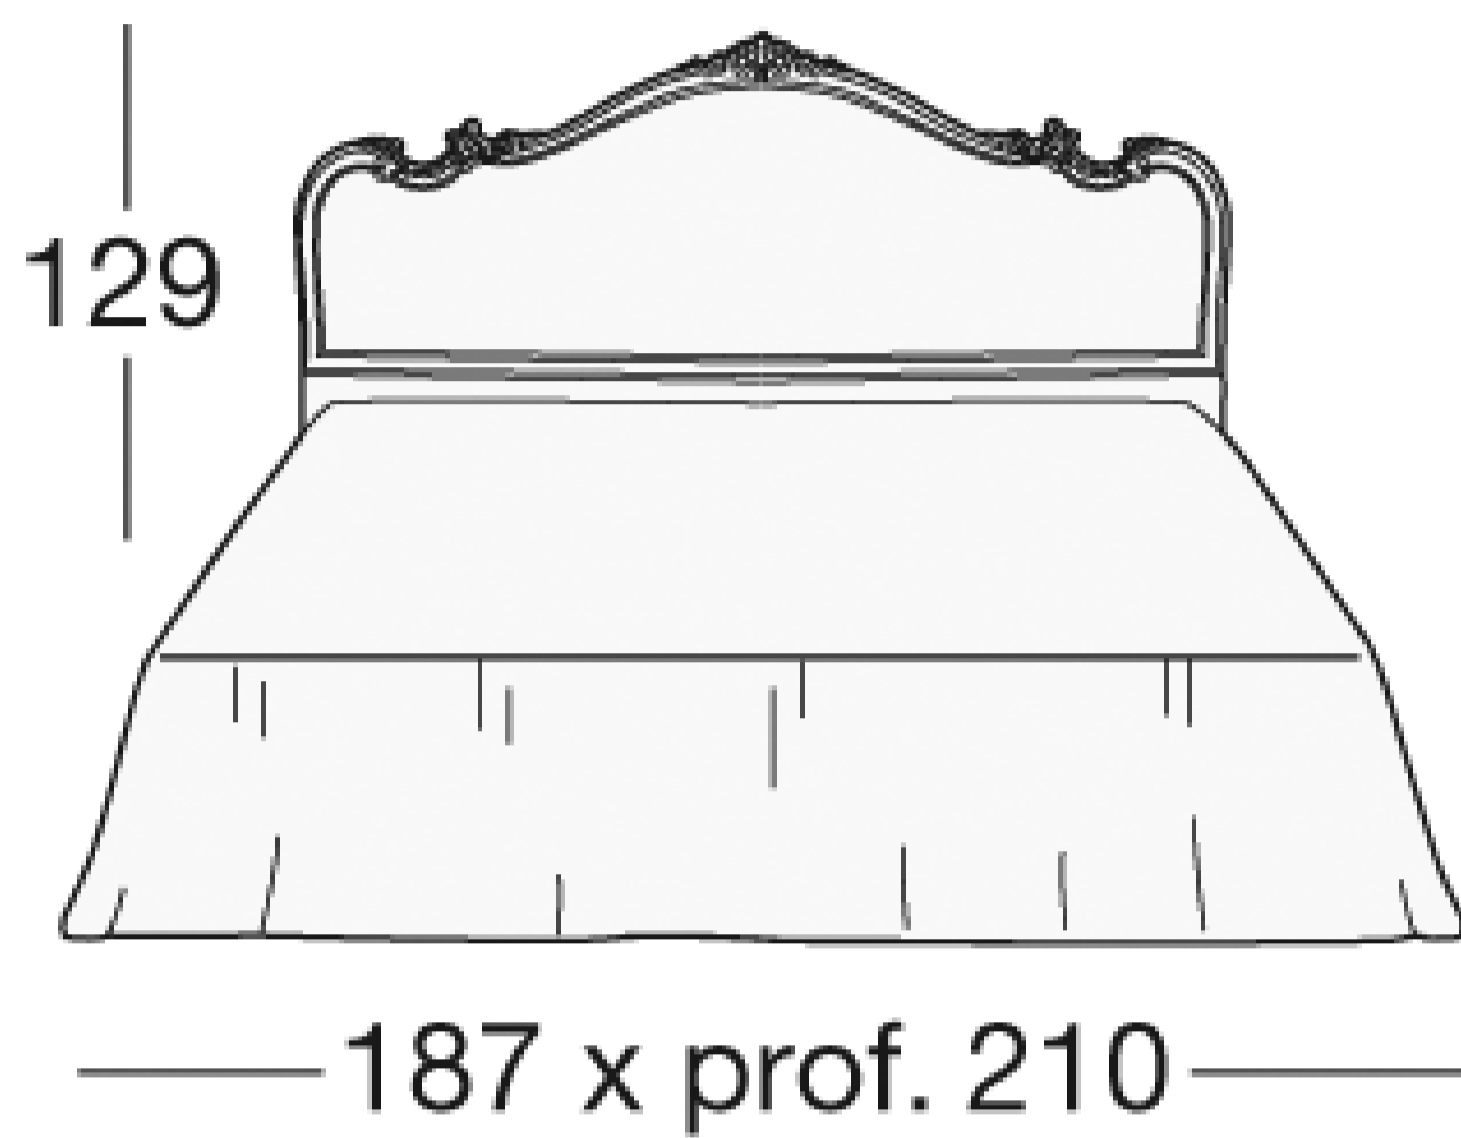

SILIK
1961

ASEA

Bedroom

A light, binding, and refined style. The Asea bedroom has all these intrinsic qualities. The soft carved curves are detailed at the peak with small flowers and graceful leaves. Each item in this set offers luxury, simplicity, and lightness. The bed can also be combined with a throne with pelmet matching with the rest of the room.

ASEA

Art. 1702 - 1702/I - 799

Double bed

A light and refined style distinguishes the Asea collection, and this is well reflected in the two models of double bed, one with skilfully sewn capitonné panels and the other with upholstered headboard and bed frame. The beds can be further enriched with a throne with pelmet from which two veils of curtains go down to frame the headboard of the bed.

ASEA

Art. 723-C

Night table

The two-drawer night table is simple and elegant, perfectly matching with the Asea collection's style. Thanks to the slightly rounded top there is an appreciable three-dimensionality. The carvings are few, elegant and well distributed just to give this article a simple lightness.

68 x prof. 38

ASEA

Art. 726

Chest of drawers

The chest of drawers of the Asea collection, as well as the night table, is slightly rounded at the top and does not have many decorations, just a few but properly designed to make this item elegant and charming. 86 cm tall and 142 cm long, the Asea chest of drawers guarantees comfort for every organizational need.