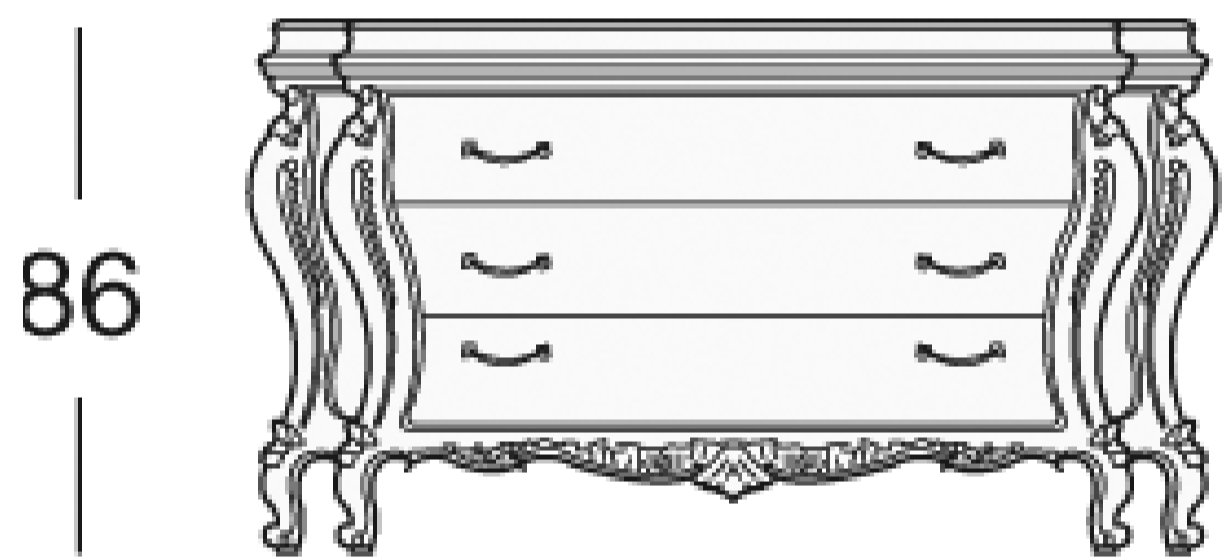

ASEA

Art. 1702 - 1702/I - 799

Double bed

A light and refined style distinguishes the Asea collection, and this is well reflected in the two models of double bed, one with skilfully sewn capitonné panels and the other with upholstered headboard and bed frame. The beds can be further enriched with a throne with pelmet from which two veils of curtains go down to frame the headboard of the bed.

ASEA

Art. 723-C

Night table

The two-drawer night table is simple and elegant, perfectly matching with the Asea collection's style. Thanks to the slightly rounded top there is an appreciable three-dimensionality. The carvings are few, elegant and well distributed just to give this article a simple lightness.

68 x prof. 38

ASEA

Art. 726

Chest of drawers

The chest of drawers of the Asea collection, as well as the night table, is slightly rounded at the top and does not have many decorations, just a few but properly designed to make this item elegant and charming. 86 cm tall and 142 cm long, the Asea chest of drawers guarantees comfort for every organizational need.