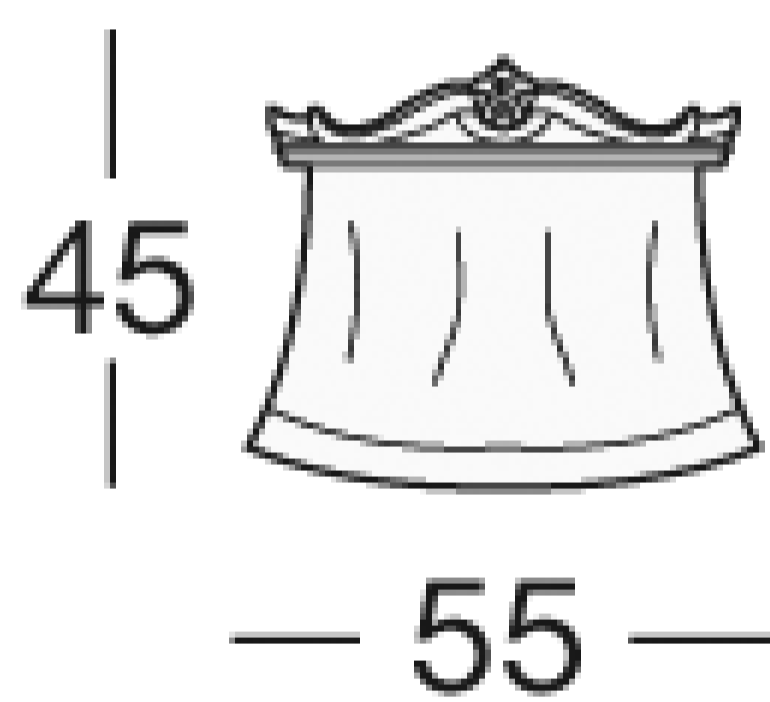

SILIK
1961

ASEA

Bedroom

A light, binding, and refined style. The Asea bedroom has all these intrinsic qualities. The soft carved curves are detailed at the peak with small flowers and graceful leaves. Each item in this set offers luxury, simplicity, and lightness. The bed can also be combined with a throne with pelmet matching with the rest of the room.

ASEA

Art. 723-C

Night table

The two-drawer night table is simple and elegant, perfectly matching with the Asea collection's style. Thanks to the slightly rounded top there is an appreciable three-dimensionality. The carvings are few, elegant and well distributed just to give this article a simple lightness.

68 x prof. 38

ASEA

Art. 726

Chest of drawers

The chest of drawers of the Asea collection, as well as the night table, is slightly rounded at the top and does not have many decorations, just a few but properly designed to make this item elegant and charming. 86 cm tall and 142 cm long, the Asea chest of drawers guarantees comfort for every organizational need.

— 142 x prof. 56 —

ASEA

Art. 724-1705-729L

Mirrors

Asea collection is completed with two different models of mirrors: one more linear while the other characterized by a more unique shape, and a mirror frame with elegant and functional light and lampshade.