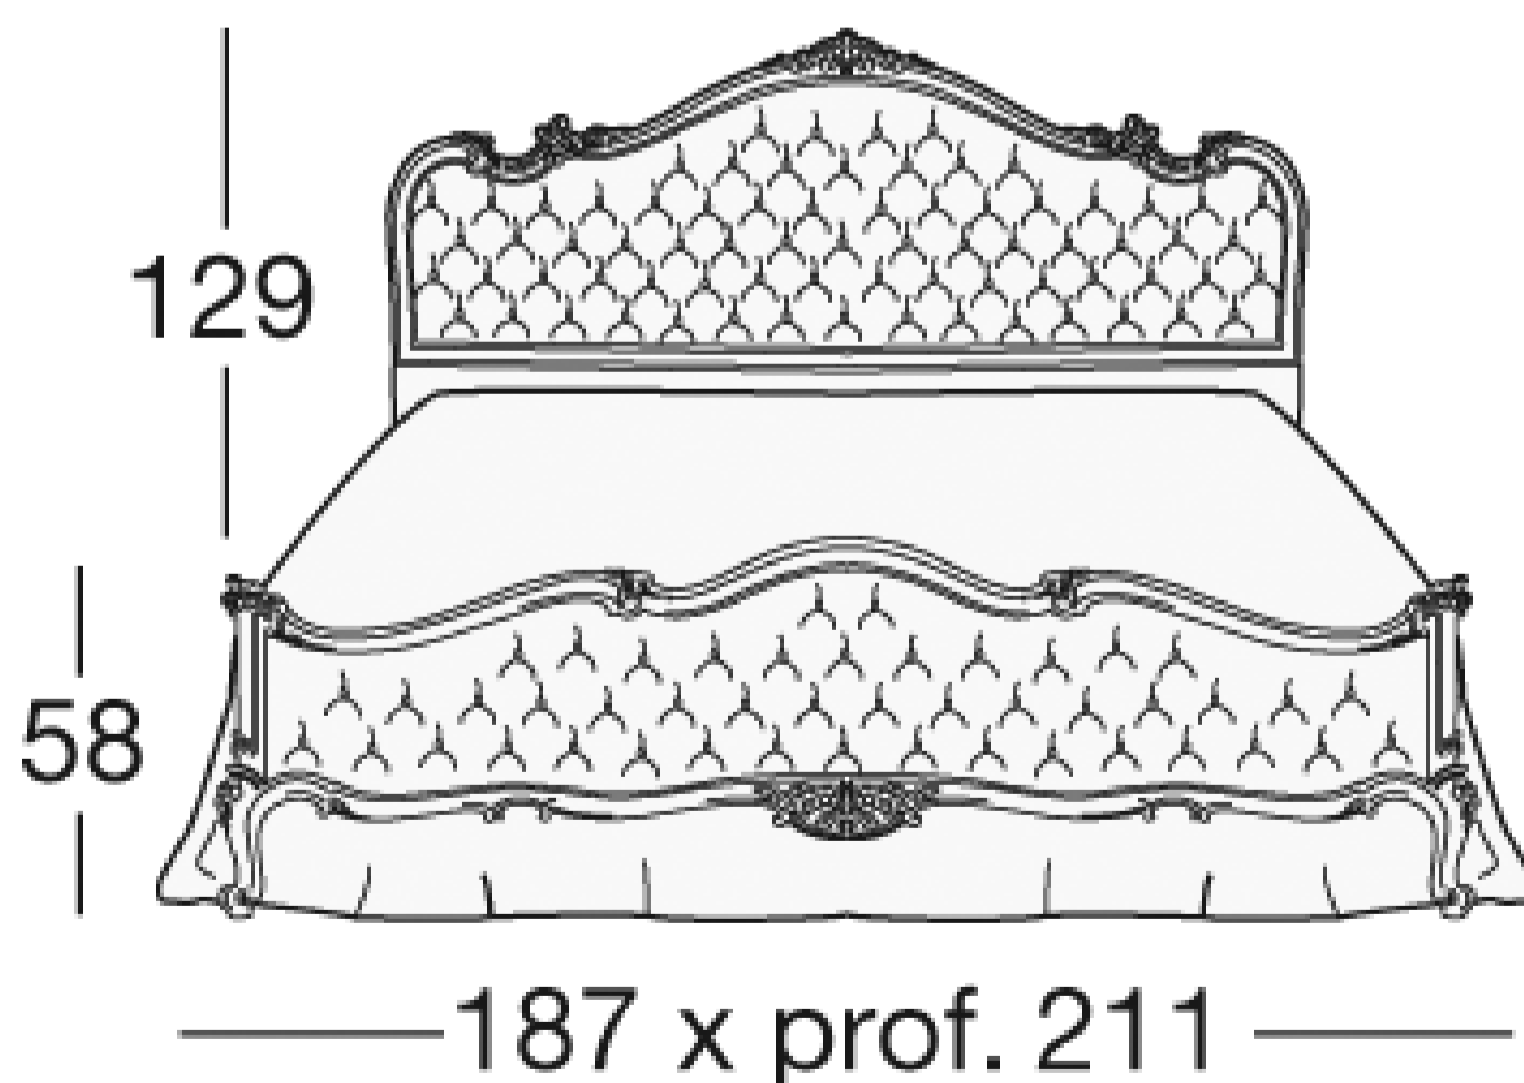

SILIK
1961

ASEA

Bedroom

A light, binding, and refined style. The Asea bedroom has all these intrinsic qualities. The soft carved curves are detailed at the peak with small flowers and graceful leaves. Each item in this set offers luxury, simplicity, and lightness. The bed can also be combined with a throne with pelmet matching with the rest of the room.

ASEA

Art. 1702 - 1702/I - 799

Double bed

A light and refined style distinguishes the Asea collection, and this is well reflected in the two models of double bed, one with skilfully sewn capitonné panels and the other with upholstered headboard and bed frame. The beds can be further enriched with a throne with pelmet from which two veils of curtains go down to frame the headboard of the bed.

ASEA

Art. 723-C

Night table

The two-drawer night table is simple and elegant, perfectly matching with the Asea collection's style. Thanks to the slightly rounded top there is an appreciable three-dimensionality. The carvings are few, elegant and well distributed just to give this article a simple lightness.

68 x prof. 38

ASEA

Art. 726

Chest of drawers

The chest of drawers of the Asea collection, as well as the night table, is slightly rounded at the top and does not have many decorations, just a few but properly designed to make this item elegant and charming. 86 cm tall and 142 cm long, the Asea chest of drawers guarantees comfort for every organizational need.