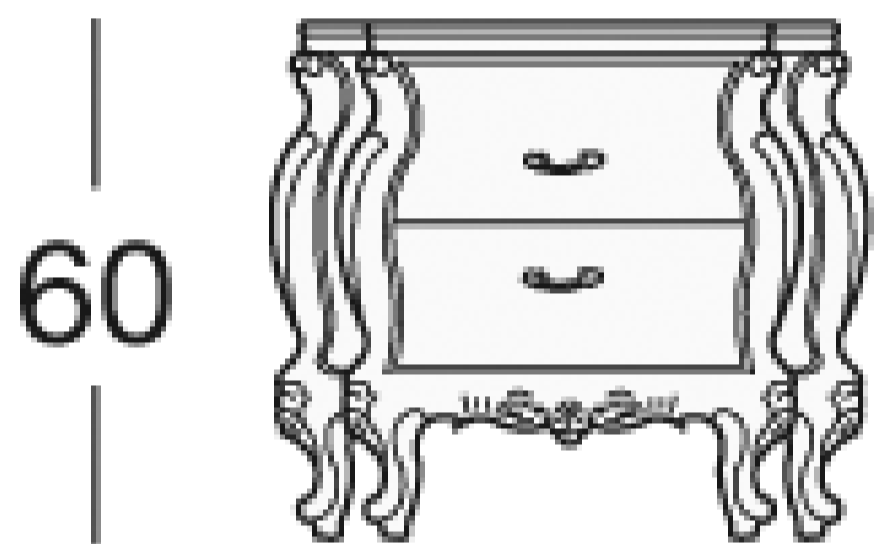

SILIK
1961

ASEA

Bedroom

A light, binding, and refined style. The Asea bedroom has all these intrinsic qualities. The soft carved curves are detailed at the peak with small flowers and graceful leaves. Each item in this set offers luxury, simplicity, and lightness. The bed can also be combined with a throne with pelmet matching with the rest of the room.

ASEA

Art. 1702 - 1702/I - 799

Double bed

A light and refined style distinguishes the Asea collection, and this is well reflected in the two models of double bed, one with skilfully sewn capitonné panels and the other with upholstered headboard and bed frame. The beds can be further enriched with a throne with pelmet from which two veils of curtains go down to frame the headboard of the bed.

ASEA

Art. 723-C

Night table

The two-drawer night table is simple and elegant, perfectly matching with the Asea collection's style. Thanks to the slightly rounded top there is an appreciable three-dimensionality. The carvings are few, elegant and well distributed just to give this article a simple lightness.

68 x prof. 38

ASEA

Art. 726

Chest of drawers

The chest of drawers of the Asea collection, as well as the night table, is slightly rounded at the top and does not have many decorations, just a few but properly designed to make this item elegant and charming. 86 cm tall and 142 cm long, the Asea chest of drawers guarantees comfort for every organizational need.