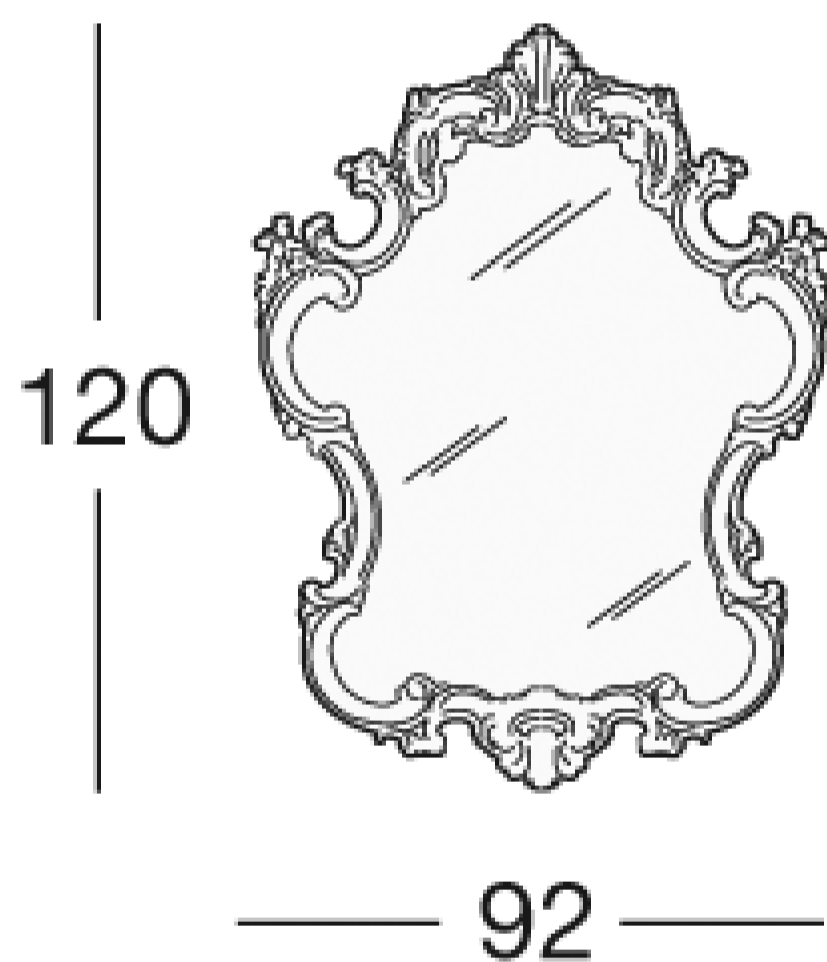

ASEA

Art. 723-C

Night table

The two-drawer night table is simple and elegant, perfectly matching with the Asea collection's style. Thanks to the slightly rounded top there is an appreciable three-dimensionality. The carvings are few, elegant and well distributed just to give this article a simple lightness.

68 x prof. 38

ASEA

Art. 726

Chest of drawers

The chest of drawers of the Asea collection, as well as the night table, is slightly rounded at the top and does not have many decorations, just a few but properly designed to make this item elegant and charming. 86 cm tall and 142 cm long, the Asea chest of drawers guarantees comfort for every organizational need.

— 142 x prof. 56 —

ASEA

Art. 724-1705-729L

Mirrors

Asea collection is completed with two different models of mirrors: one more linear while the other characterized by a more unique shape, and a mirror frame with elegant and functional light and lampshade.

All these three models reflect the graceful shapes of the Asea collection adding that perfect detail in a bedroom signed Silik.

|
51

|
30 x prof. 16