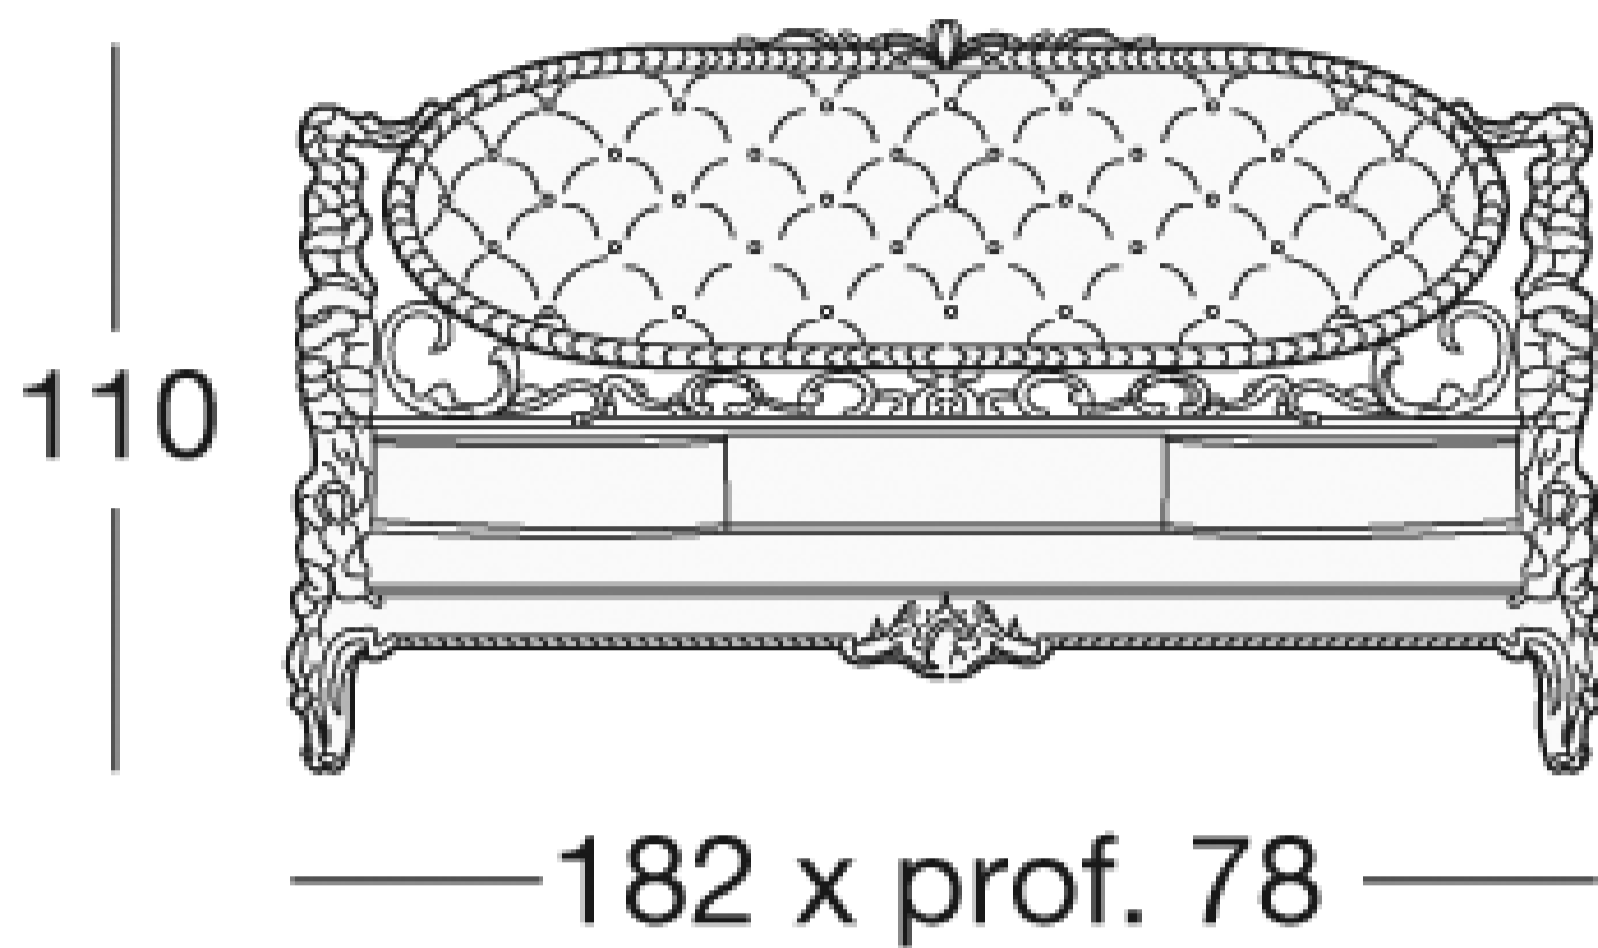

# DEDALO

**Sitting room**

**The set Dedalo, as you can guess from the name, is presented with six items characterized by maze-shaped carvings, friezes, and volutes. The armchair, the sofas and the three tables together offer an extraordinary fascinating collection with a particular and immediately recognizable taste.**

## **DEDALO**

**Art. 823- 822**

**Sofa**

the incredible maze made of carvings characterized Dedalo collection in each of its articles. This particular is highlighted especially in the 2- and 3-seater sofas, in which the backrest is more processed, and it is enriched by the decorated frame with carved leaves. To complete this image of luxury the small, upholstered armrests lean on refined waves and volutes.