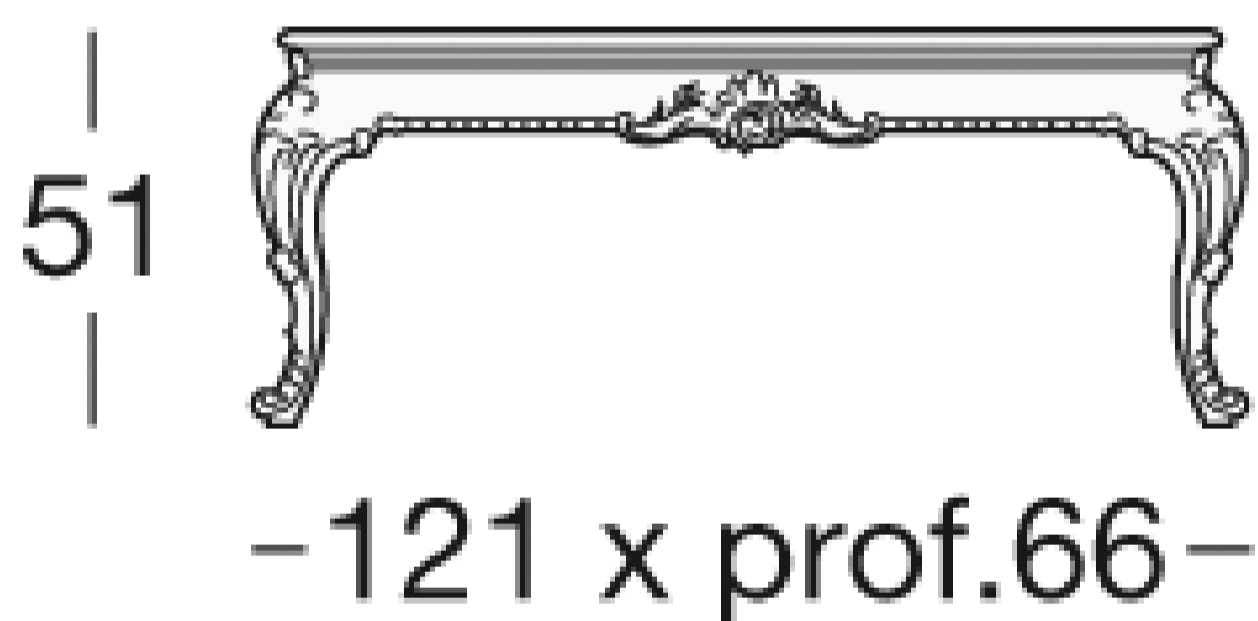

DEDALO

Art. 825 - 826 - 827

Coffee tables

The two main features related to the Dedalo table set are refined and elegant. Unlike to upholstered items that have more prominent decorations, table set is more essential but maintaining the same style of decoration of sofas and armchairs. The three different Dedalo tables belonging to the Dedalo table set guarantee large margin of customisation in the top decoration.