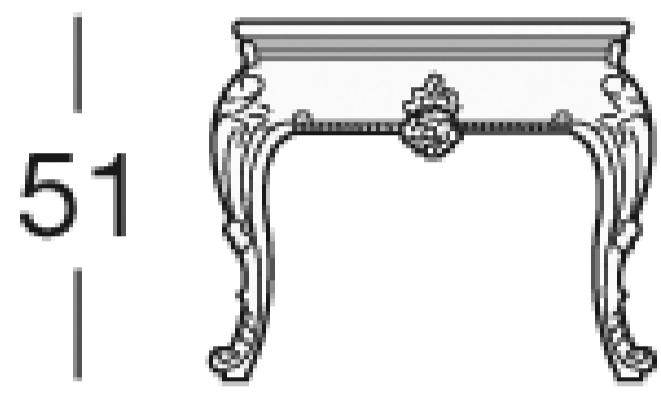

# DEDALO

Art. 825 - 826 - 827

Coffee tables

The two main features related to the Dedalo table set are refined and elegant. Unlike to upholstered items that have more prominent decorations, table set is more essential but maintaining the same style of decoration of sofas and armchairs. The three different Dedalo tables belonging to the Dedalo table set guarantee large margin of customisation in the top decoration.