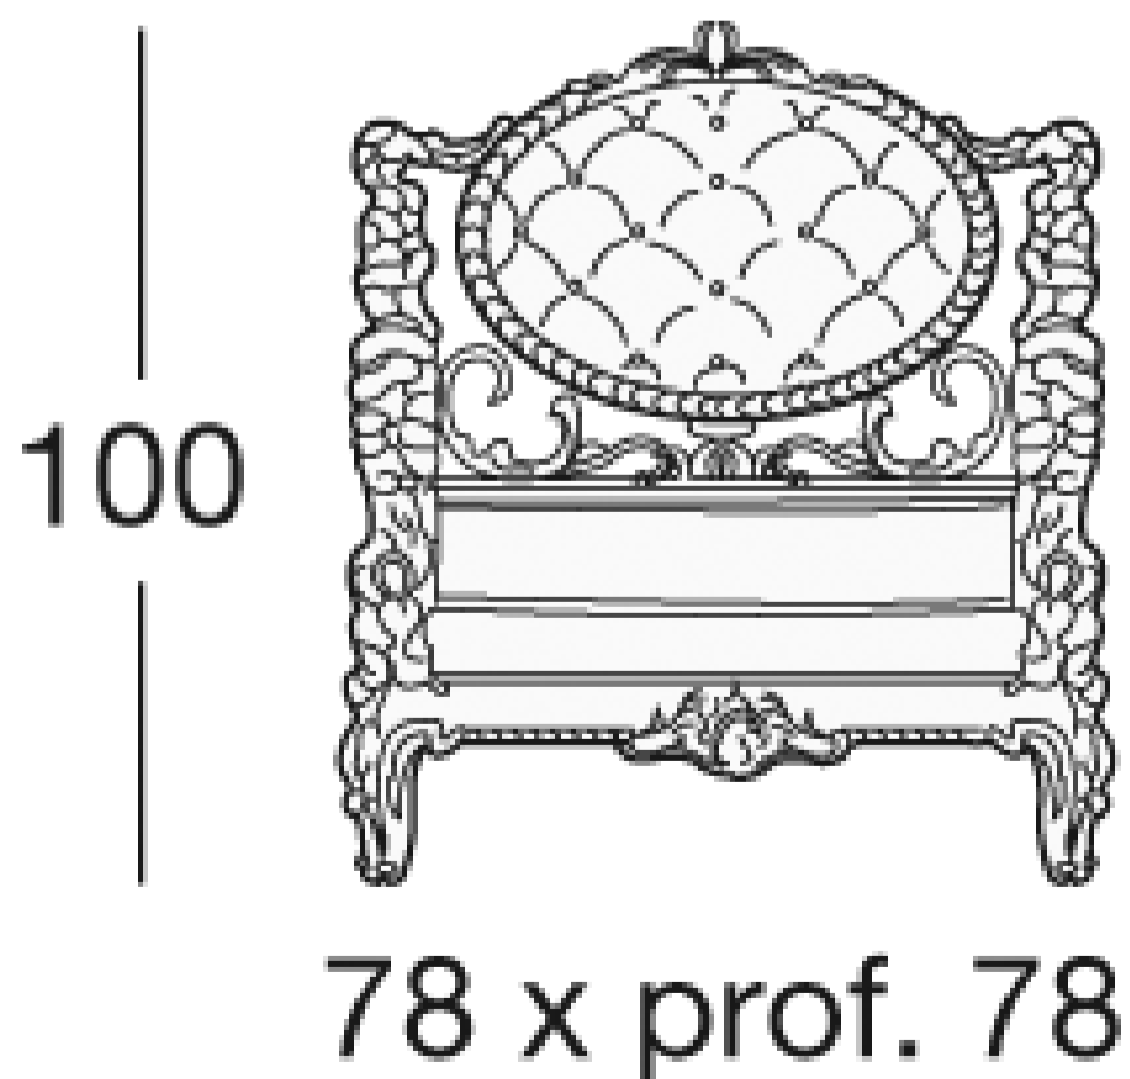

DEDALO

Art. 821

Armchair

Dedalo Armchair is characterized by intertwined carvings that create this elegant backrest. The maze of carving on the backrest succeeds in charming the most sophisticated eye. The elegant and processed capitonné oval shaped upholstery awards these items with luxury and uniqueness.