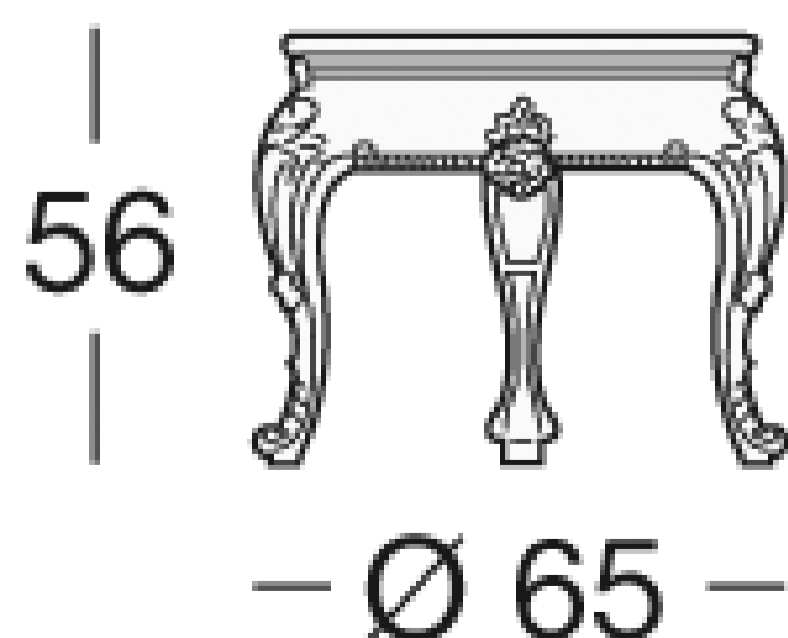

DEDALO

Art. 825 - 826 - 827

Coffee tables

The two main features related to the Dedalo table set are refined and elegant. Unlike to upholstered items that have more prominent decorations, table set is more essential but maintaining the same style of decoration of sofas and armchairs. The three different Dedalo tables belonging to the Dedalo table set guarantee large margin of customisation in the top decoration.