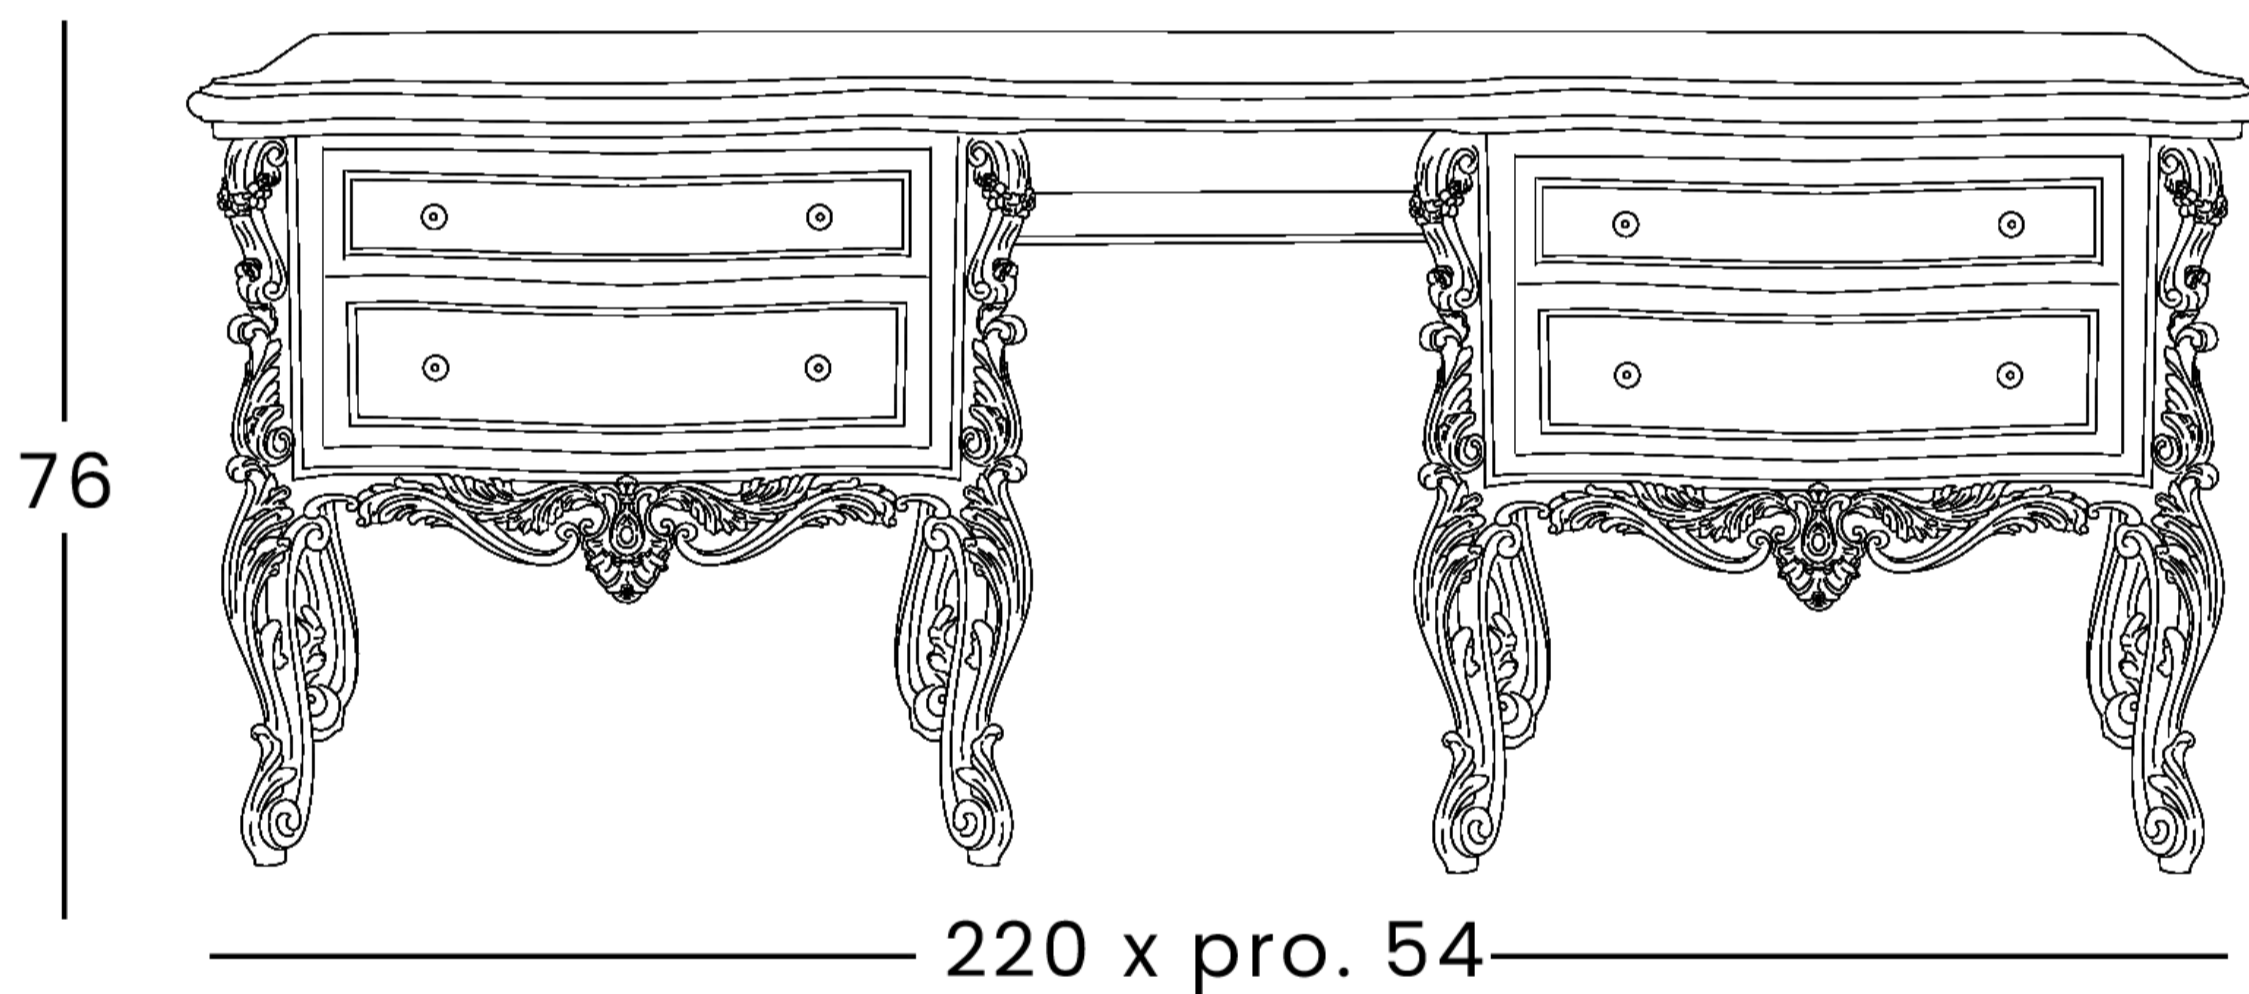

ORION

Art. 7803

Night table

With baroque details designed to reflect as much as possible the incredible workmanship of the headboard, the Orion night table is a real gem both for craftsmanship and size. With 76 cm in height, 81 cm in length and 54 cm in depth, it guarantees enough space for every need.

81 x prof. 54

ORION

Art. 7806

Chest of drawers

The chest of drawers of the Orion collection resumes the workings intended for night table and dressing table making everything uniform and perfectly matching. The generous dimensions make it the perfect item for any area of the room or in a custom wardrobe. It is equipped with three spacious drawers.

ORION

Art. 7807

Dressing table

The dressing table of the Orion bedroom recalls the shape of the night table of this collection using it on both on left and right side to compose an article perfectly in line with the classic style of the set. Two and twenty meters long, this dressing table is functional and perfect to match with a seat as elegant as a pouf and a mirror finely crafted.

ORION

Art. 7738

Pouf

A fundamental accessory to any bedroom, the pouf is the detail that characterizes some corners of the room. With its 46 cm high it is perfect to be placed as a comfortable seat in front of the dressing table to relax in front a mirror. Finishing and selection of fabric will be the real characterizations of this small article.