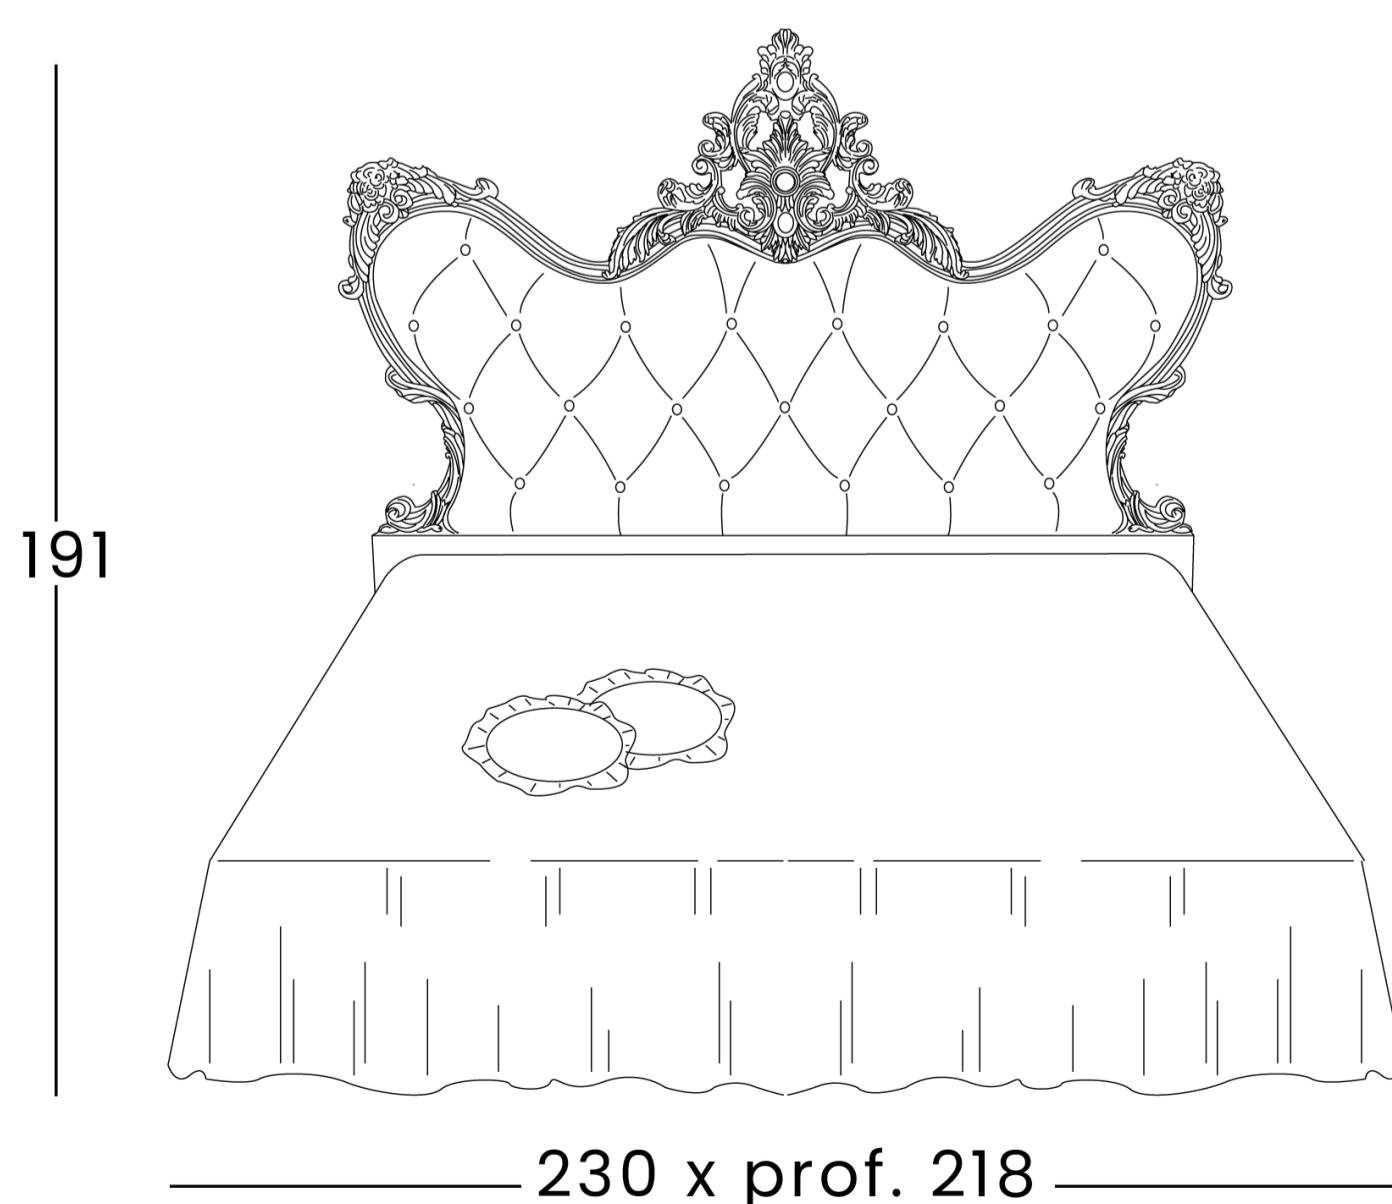

A luxurious bedroom featuring a large, ornate bed with a tufted headboard and a crystal chandelier. The room is decorated with gold accents and a patterned rug.

SILIK
1961

ORION

Bedroom

The Orion collection is regal and charming. Each piece of furniture is properly studied with a preponderance of curls and long leaves often embellished with gold leaves and patinas. The wide headboard catalyses the attention of every spectator giving a vision of luxury and glitz. Night table, dressing table and chest of drawers perfectly recall the details of the bed, the protagonist of Orion set.

ORION

Art. 7802/4I

Double bed

The double bed from the Orion collection is impressive. With a huge headboard, rich in details and with a sinuous shape it is undoubtedly one of the most elegant in design. Created in 2020, the Orion collection has immediately been a success. The tufted upholstery adds even more luxury and refinement to this article.

ORION

Art. 7803

Night table

With baroque details designed to reflect as much as possible the incredible workmanship of the headboard, the Orion night table is a real gem both for craftsmanship and size. With 76 cm in height, 81 cm in length and 54 cm in depth, it guarantees enough space for every need.

ORION

Art. 7807

Dressing table

The dressing table of the Orion bedroom recalls the shape of the night table of this collection using it on both on left and right side to compose an article perfectly in line with the classic style of the set. Two and twenty meters long, this dressing table is functional and perfect to match with a seat as elegant as a pouf and a mirror finely crafted.