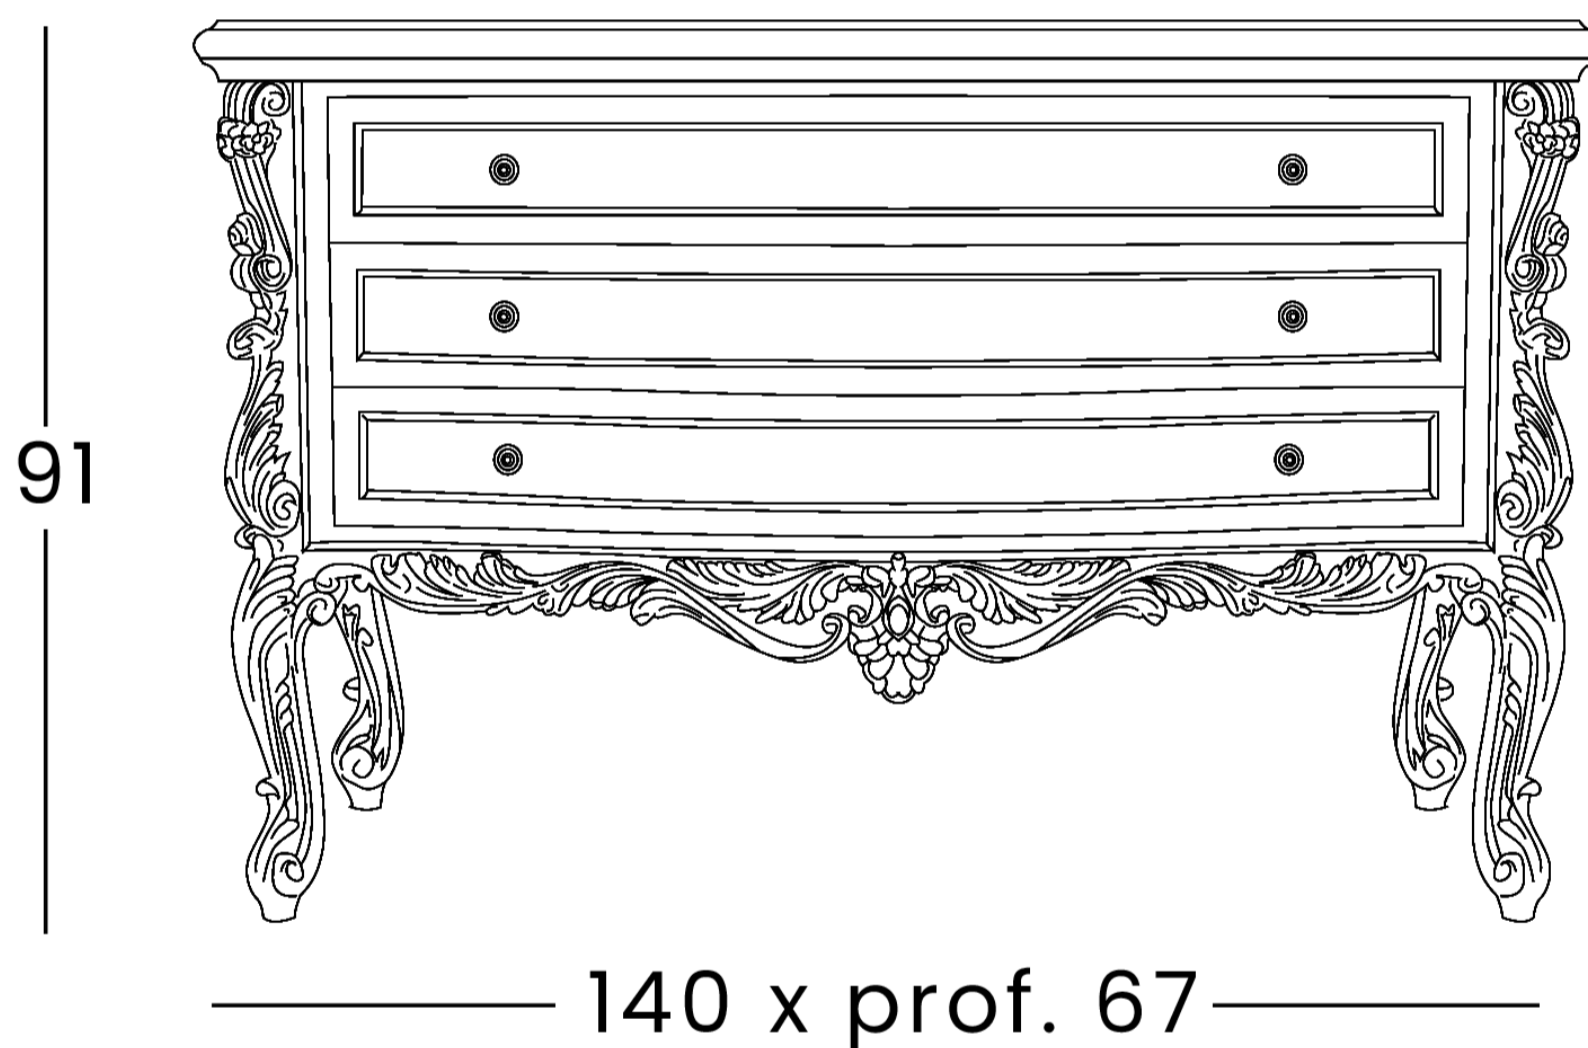

ORION

Art. 7802/4I

Double bed

The double bed from the Orion collection is impressive. With a huge headboard, rich in details and with a sinuous shape it is undoubtedly one of the most elegant in design. Created in 2020, the Orion collection has immediately been a success. The tufted upholstery adds even more luxury and refinement to this article.

ORION

Art. 7803

Night table

With baroque details designed to reflect as much as possible the incredible workmanship of the headboard, the Orion night table is a real gem both for craftsmanship and size. With 76 cm in height, 81 cm in length and 54 cm in depth, it guarantees enough space for every need.

81 x prof. 54

ORION

Art. 7806

Chest of drawers

The chest of drawers of the Orion collection resumes the workings intended for night table and dressing table making everything uniform and perfectly matching. The generous dimensions make it the perfect item for any area of the room or in a custom wardrobe. It is equipped with three spacious drawers.

ORION

Art. 7807

Dressing table

The dressing table of the Orion bedroom recalls the shape of the night table of this collection using it on both on left and right side to compose an article perfectly in line with the classic style of the set. Two and twenty meters long, this dressing table is functional and perfect to match with a seat as elegant as a pouf and a mirror finely crafted.