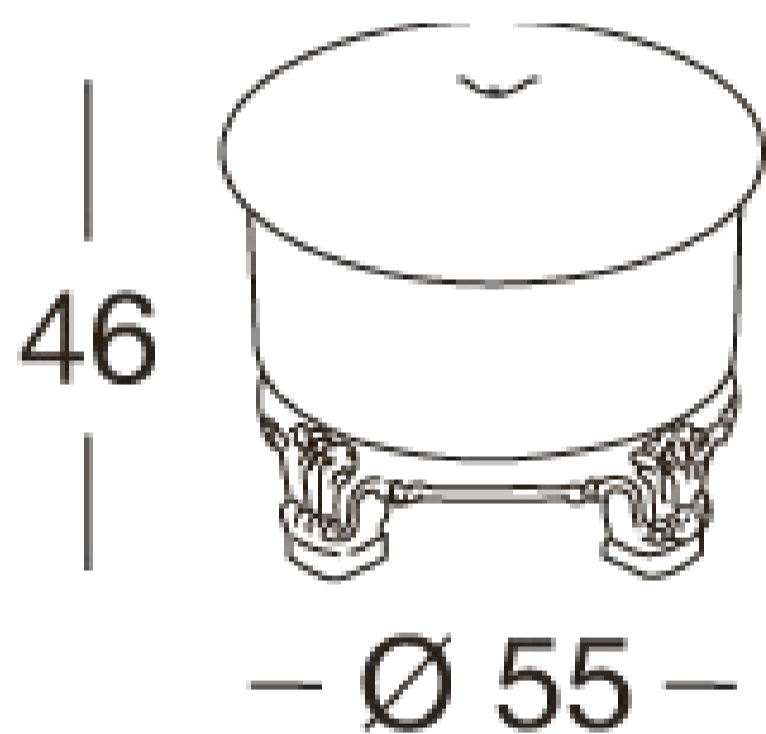

ORION

Art. 7803

Night table

With baroque details designed to reflect as much as possible the incredible workmanship of the headboard, the Orion night table is a real gem both for craftsmanship and size. With 76 cm in height, 81 cm in length and 54 cm in depth, it guarantees enough space for every need.

ORION

Art. 7807

Dressing table

The dressing table of the Orion bedroom recalls the shape of the night table of this collection using it on both on left and right side to compose an article perfectly in line with the classic style of the set. Two and twenty meters long, this dressing table is functional and perfect to match with a seat as elegant as a pouf and a mirror finely crafted.

ORION

Art. 7738

Pouf

A fundamental accessory to any bedroom, the pouf is the detail that characterizes some corners of the room. With its 46 cm high it is perfect to be placed as a comfortable seat in front of the dressing table to relax in front a mirror. Finishing and selection of fabric will be the real characterizations of this small article.